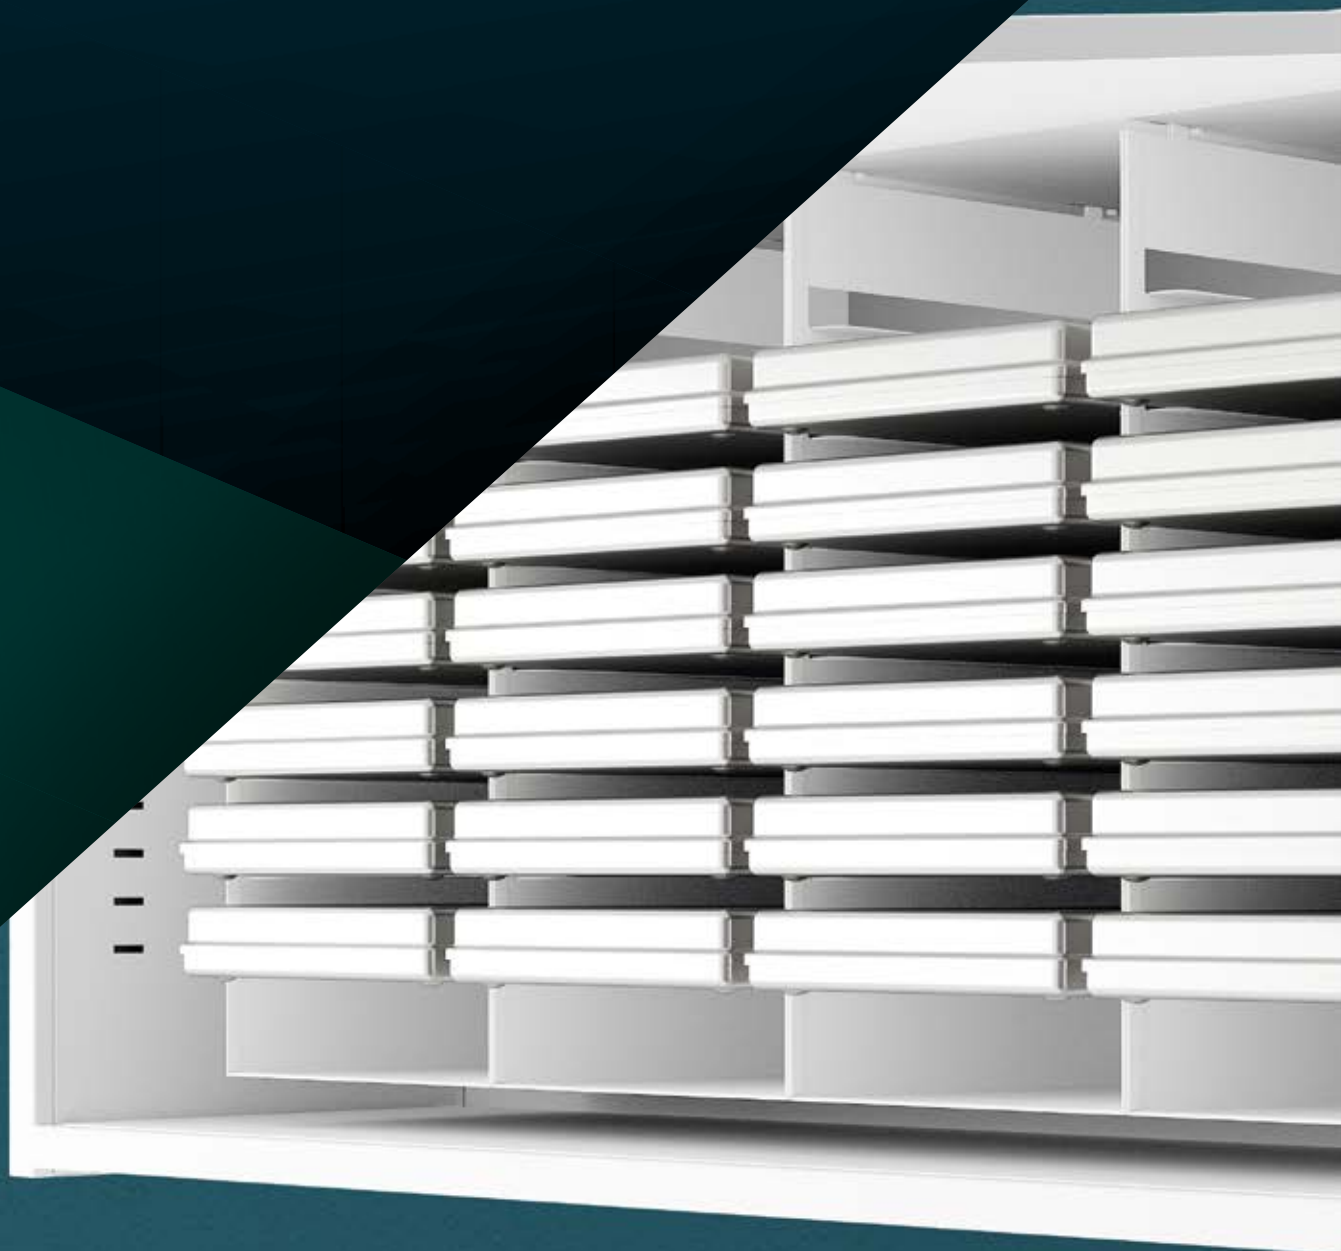

ZILFOR

PRECISION FURNITURE

FLEX & SLIM WALL UNITS

ZILFOR
PRECISION FURNITURE

We are an Italian company that has been providing technical furniture for dentist's and doctors' surgeries for over 30 years. Our products are of superior quality both regarding the creativity of the designs we offer as well as for the high quality of manufacturing and the materials used. At ZILFOR we place design at the forefront of our creative approach to dental surgery layout, in order to develop a concept of professional furniture that enhances spaces, while upholding the indispensable principle of functionality. The solutions are balanced, in harmony with their surroundings and original. ZILFOR also places great emphasis on color and the possibility of customization, offering a range of finishes and materials.

DESIGN, FUNCTIONALITY
AND DURABILITY

FLEX

THE FLEXIBLE WALL UNIT

ZILFOR
PRECISION FURNITURE

Flex is the line of "flexible" hanging wall units. The units are designed to be used in various ways, always with maximum functionality. Doors are made of glass, sheet metal or plexiglass; the interior is modular and allows you to use the space solutions best suited to the particular needs of each studio. The dispensers in the Flex line are also designed to make it easy to find the desired product, and are removable, making cleaning easier.

Flex est la ligne de meubles suspendues "flexible" pensée pour se prêter à diverses possibilités d'utilisation toujours avec le maximum de la fonctionnalité. Les portes sont en verre, en tôle ou en plexiglas ; l'intérieur est polyvalent en vous permettant d'utiliser les solutions d'espace les mieux adaptées aux besoins particuliers de chaque cabinet. Les distributeurs de la ligne Flex sont également conçus pour permettre une identification immédiate du produit désiré, et sont totalement amovibles, facilitant ainsi les opérations de nettoyage.