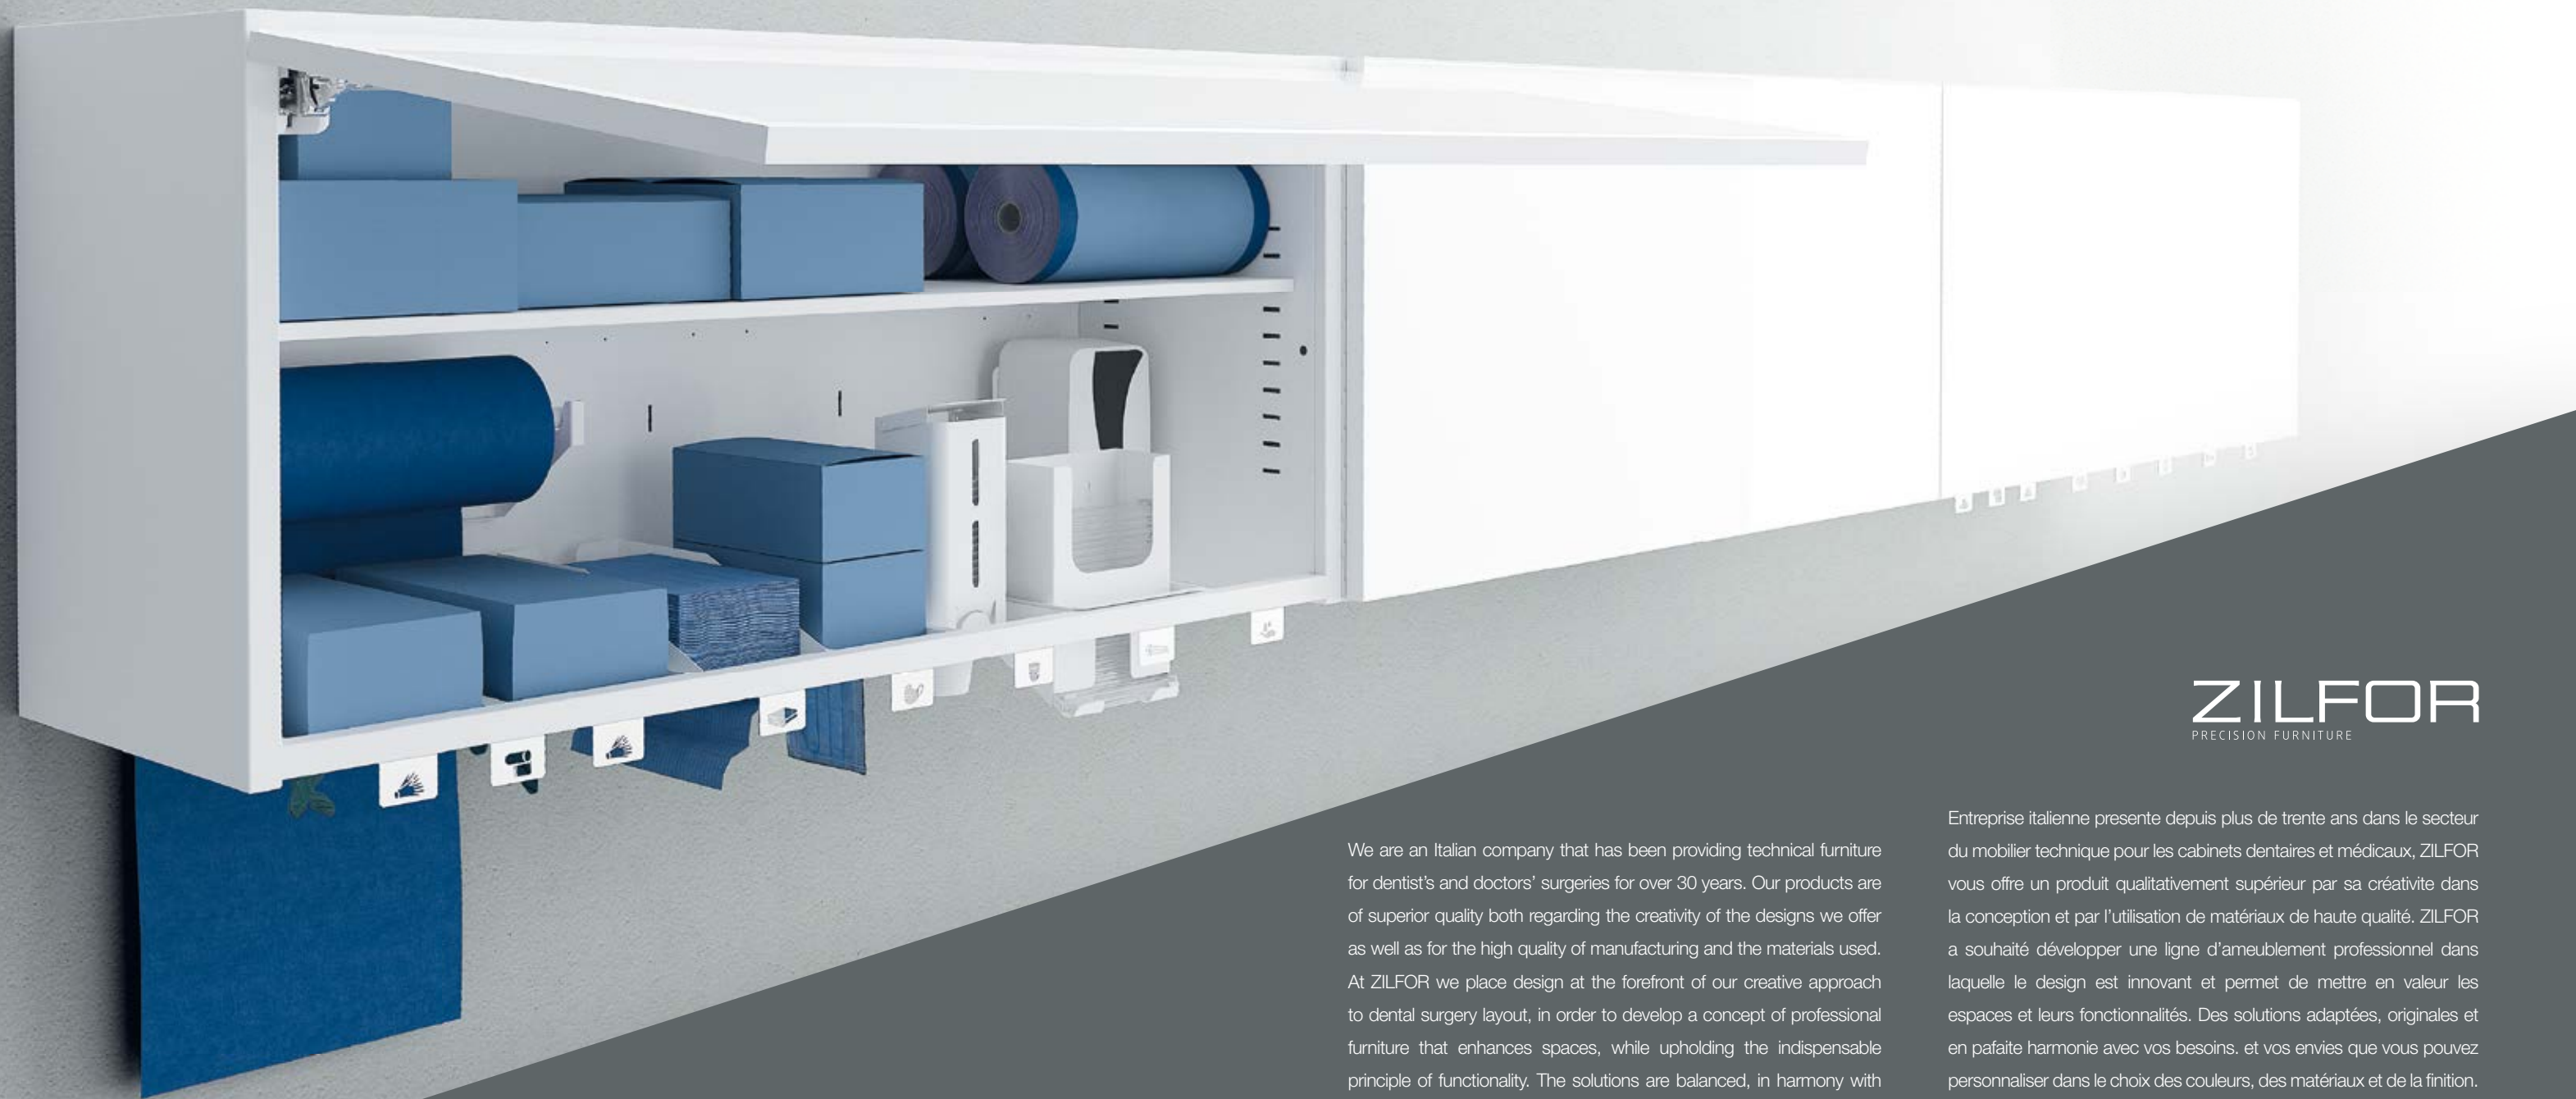

ZILFOR

PRECISION FURNITURE

FLEX & SLIM WALL UNITS

ZILFOR
PRECISION FURNITURE

We are an Italian company that has been providing technical furniture for dentist's and doctors' surgeries for over 30 years. Our products are of superior quality both regarding the creativity of the designs we offer as well as for the high quality of manufacturing and the materials used. At ZILFOR we place design at the forefront of our creative approach to dental surgery layout, in order to develop a concept of professional furniture that enhances spaces, while upholding the indispensable principle of functionality. The solutions are balanced, in harmony with their surroundings and original. ZILFOR also places great emphasis on color and the possibility of customization, offering a range of finishes and materials.

DESIGN, FUNCTIONALITY
AND DURABILITY

FLEX

THE FLEXIBLE WALL UNIT

ZILFOR
PRECISION FURNITURE

Flex is the line of "flexible" hanging wall units. The units are designed to be used in various ways, always with maximum functionality. Doors are made of glass, sheet metal or plexiglass; the interior is modular and allows you to use the space solutions best suited to the particular needs of each studio. The dispensers in the Flex line are also designed to make it easy to find the desired product, and are removable, making cleaning easier.

Flex est la ligne de meubles suspendues "flexible" pensée pour se prêter à diverses possibilités d'utilisation toujours avec le maximum de la fonctionnalité. Les portes sont en verre, en tôle ou en plexiglas ; l'intérieur est polyvalent en vous permettant d'utiliser les solutions d'espace les mieux adaptées aux besoins particuliers de chaque cabinet. Les distributeurs de la ligne Flex sont également conçus pour permettre une identification immédiate du produit désiré, et sont totalement amovibles, facilitant ainsi les opérations de nettoyage.