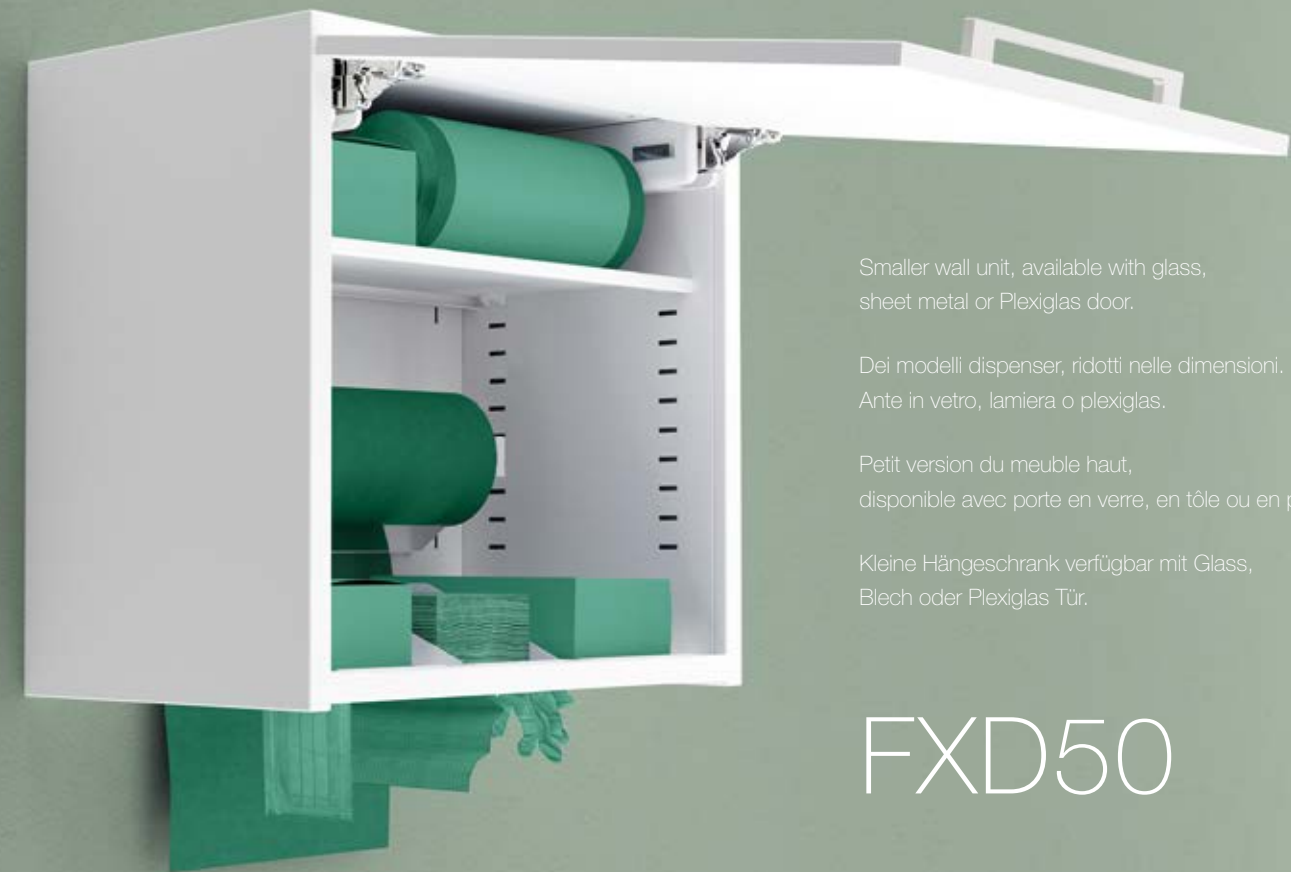

Smaller wall unit, available with glass, sheet metal or Plexiglas door.

Dei modelli dispenser, ridotti nelle dimensioni. Ante in vetro, lamiera o plexiglas.

Petit version du meuble haut, disponible avec porte en verre, en tôle ou en plexiglas.

Kleine Hängeschränk verfügbar mit Glass, Blech oder Plexiglas Tür.

FXD50